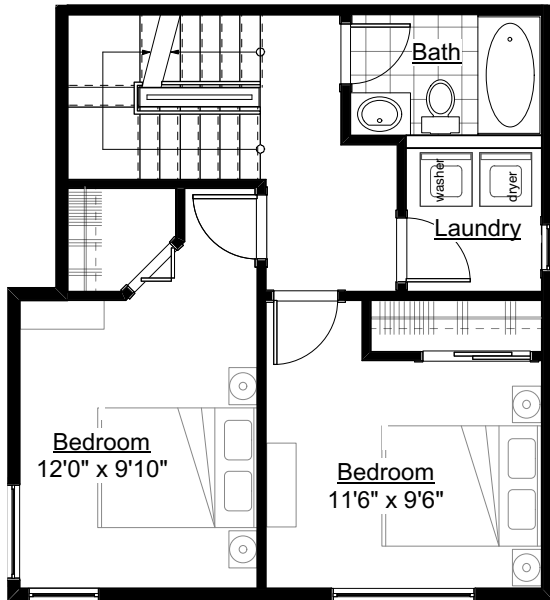

CRAWL SPACE

MAIN FLOOR

1500 sq.ft.

3 bedrooms

3 bathrooms

high ceiling master floor

master patio + hot tub option

PLUS

Over 400 sq.ft.

air conditioned

5'11" high Storage Space

ARIETTA

SECOND FLOOR

THIRD FLOOR

ARIETTA