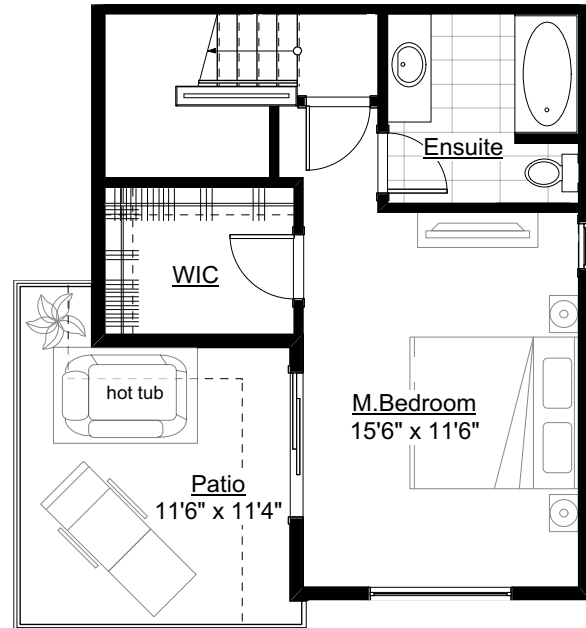

CRAWL SPACE

MAIN FLOOR

1500 sq.ft.

3 bedrooms

3 bathrooms

high ceiling master floor

master patio + hot tub option

PLUS

Over 400 sq.ft.

air conditioned

5'11" high Storage Space

ARIETTA

SECOND FLOOR

THIRD FLOOR

ARIETTA