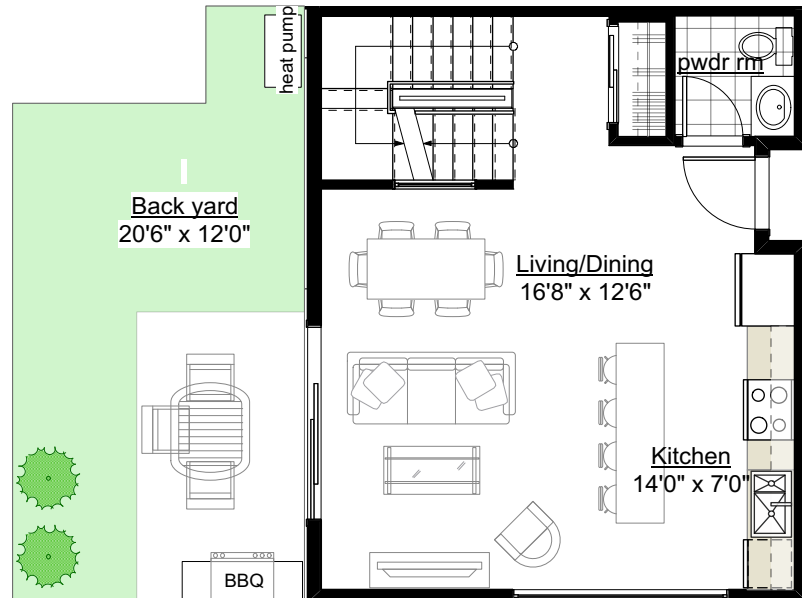

CRAWL SPACE

MAIN FLOOR

1500 sq.ft.

3 bedrooms

3 bathrooms

high ceiling master floor

master patio + hot tub option

PLUS

Over 400 sq.ft.

air conditioned

5'11" high Storage Space

ARIETTA

SECOND FLOOR

THIRD FLOOR

ARIETTA