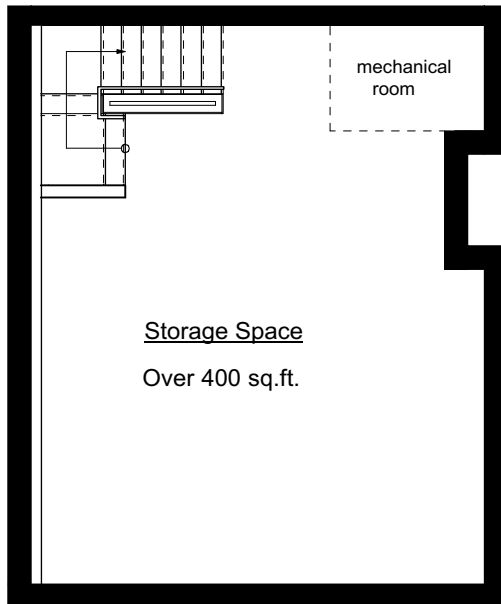

CRAWL SPACE

MAIN FLOOR

1500 sq.ft.

3 bedrooms

3 bathrooms

high ceiling master floor

master patio + hot tub option

PLUS

Over 400 sq.ft.

air conditioned

5'11" high Storage Space

ARIETTA

SECOND FLOOR

THIRD FLOOR

ARIETTA