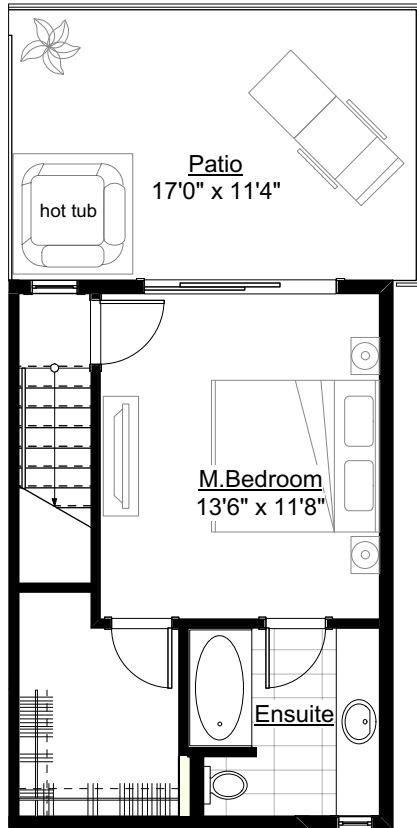

CRAWL SPACE

MAIN FLOOR

SECOND FLOOR

SYMPHONY

THIRD FLOOR

1400 sq.ft.

3 bedrooms

3 bathrooms

high ceiling master floor

master patio + hot tub option

PLUS

Over 400 sq.ft.

air conditioned

5'11" high Storage Space

SYMPHONY