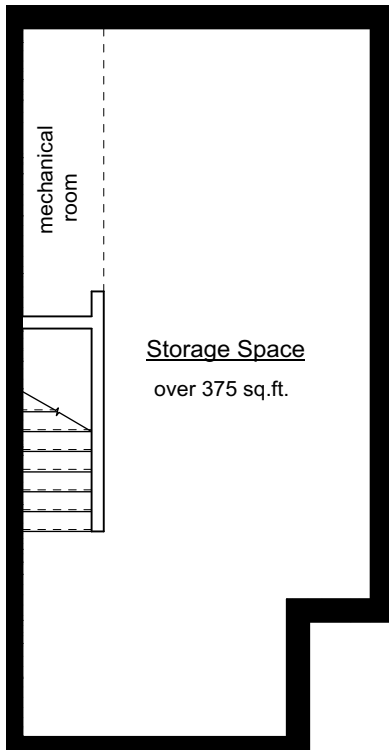

CRAWL SPACE

MAIN FLOOR

SECOND FLOOR

SYMPHONY

THIRD FLOOR

1400 sq.ft.

3 bedrooms

3 bathrooms

high ceiling master floor

master patio + hot tub option

PLUS

Over 400 sq.ft.

air conditioned

5'11" high Storage Space

SYMPHONY