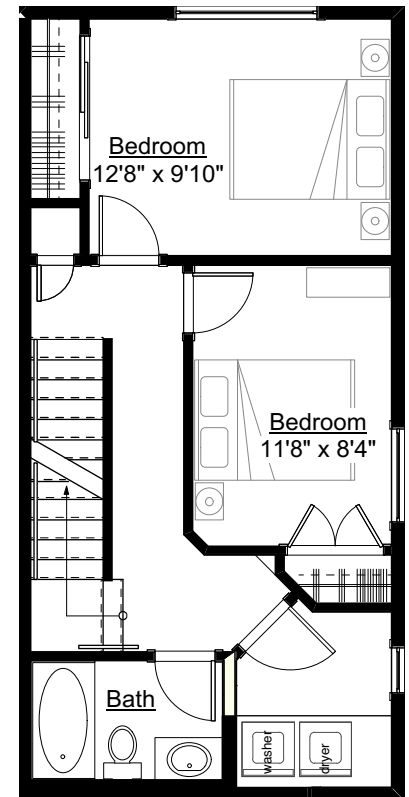

CRAWL SPACE

MAIN FLOOR

SECOND FLOOR

SYMPHONY

THIRD FLOOR

1400 sq.ft.

3 bedrooms

3 bathrooms

high ceiling master floor

master patio + hot tub option

PLUS

Over 400 sq.ft.

air conditioned

5'11" high Storage Space

SYMPHONY