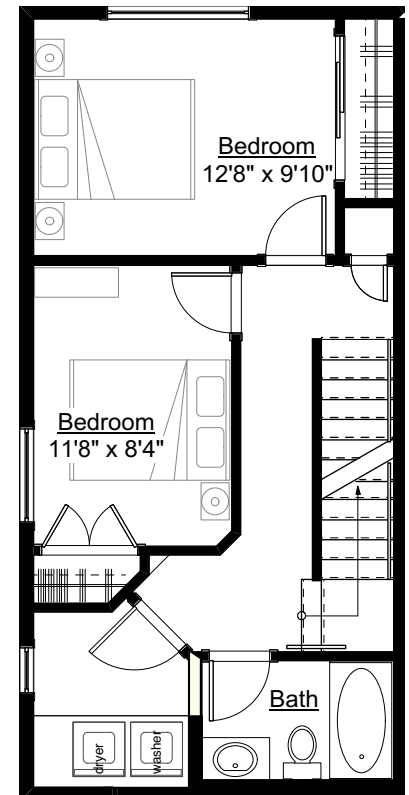

## CRAWL SPACE

## MAIN FLOOR

## SECOND FLOOR

HARMONY

## THIRD FLOOR

1400 sq.ft.

3 bedrooms

3 bathrooms

high ceiling master floor

master patio + hot tub option

PLUS

Over 400 sq.ft.