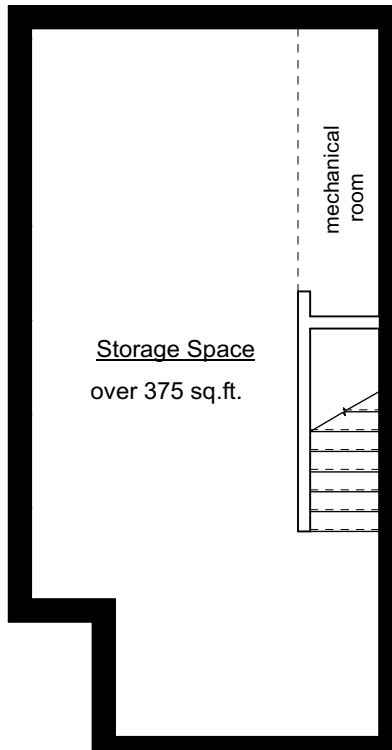

## CRAWL SPACE

## MAIN FLOOR

## THIRD FLOOR

1400 sq.ft.

3 bedrooms

3 bathrooms

high ceiling master floor

master patio + hot tub option

PLUS

Over 400 sq.ft.

air conditioned

5'11" high Storage Space