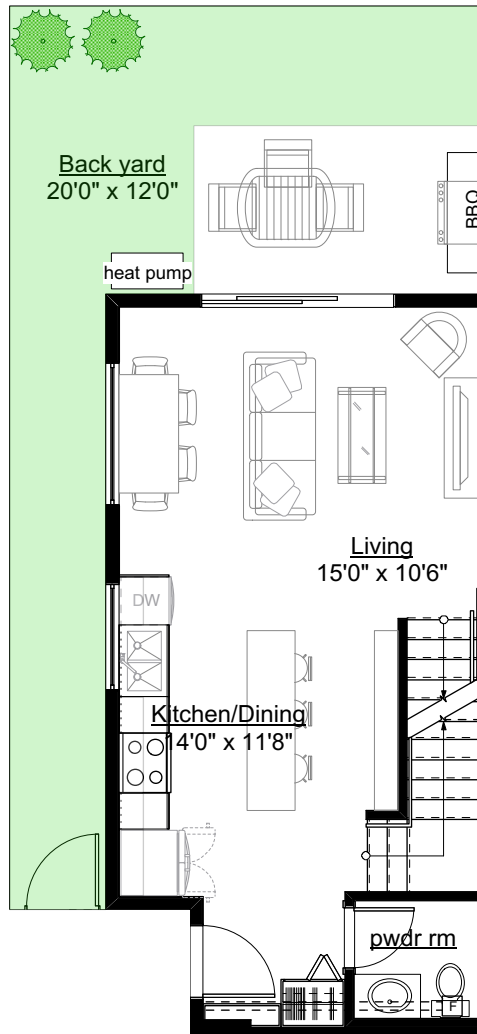

## CRAWL SPACE

## MAIN FLOOR

## THIRD FLOOR

1400 sq.ft.

3 bedrooms

3 bathrooms

high ceiling master floor

master patio + hot tub option

PLUS

Over 400 sq.ft.

air conditioned

5'11" high Storage Space