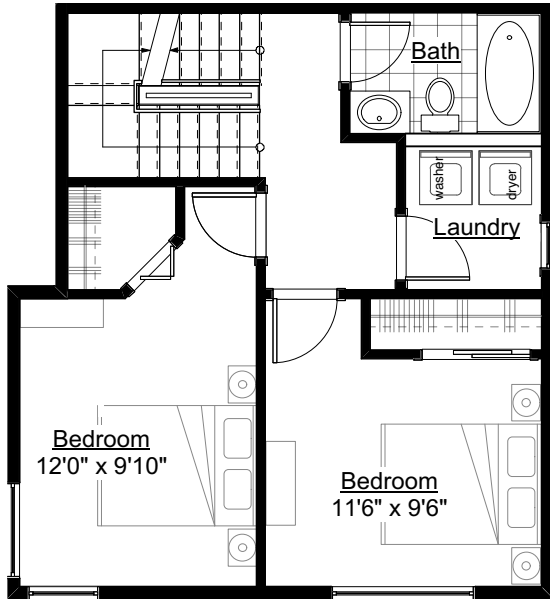

## MAIN FLOOR

1500 sq.ft.

3 bedrooms

3 bathrooms

high ceiling master floor

master patio + hot tub option

PLUS

Over 400 sq.ft.

air conditioned

5'11" high Storage Space

## SECOND FLOOR

## THIRD FLOOR