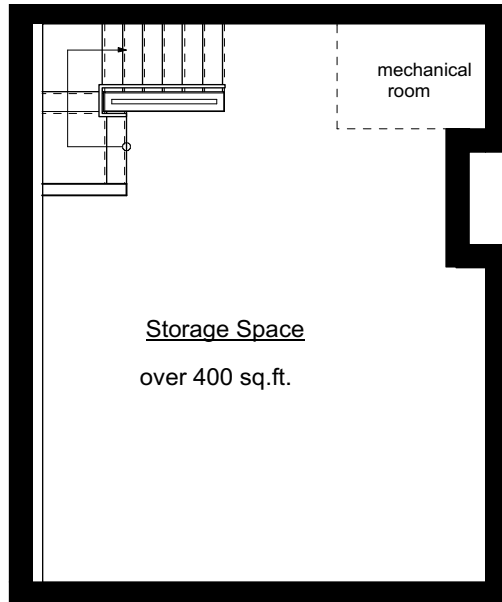

## MAIN FLOOR

1500 sq.ft.

3 bedrooms

3 bathrooms

high ceiling master floor

master patio + hot tub option

PLUS

Over 400 sq.ft.

air conditioned

5'11" high Storage Space