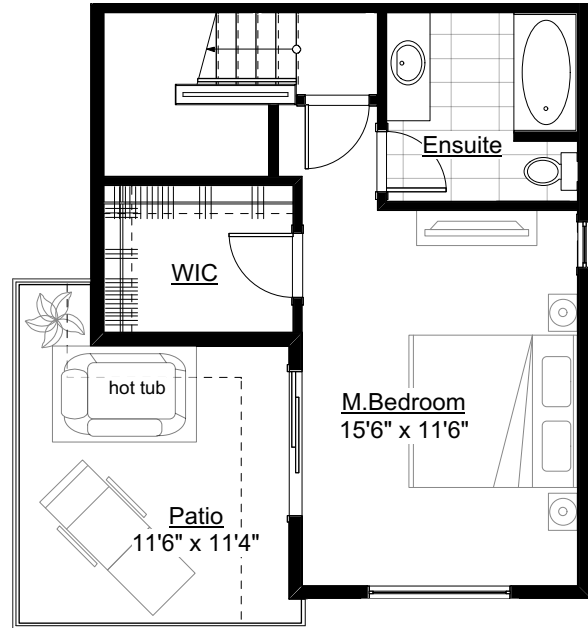

## MAIN FLOOR

1500 sq.ft.

3 bedrooms

3 bathrooms

high ceiling master floor

master patio + hot tub option

PLUS

Over 400 sq.ft.

air conditioned

5'11" high Storage Space

## SECOND FLOOR

## THIRD FLOOR