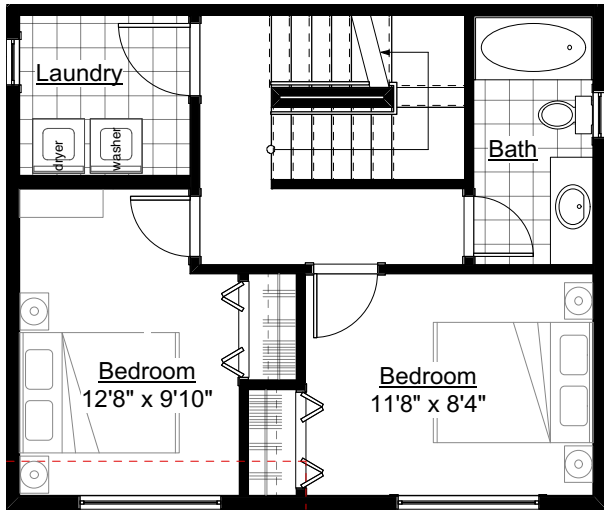

CRAWL SPACE

MAIN FLOOR

1450 sq.ft.

3 bedrooms

3 bathrooms

high ceiling master floor

master patio + hot tub option

PLUS

Over 400 sq.ft.

air conditioned

5'11" high Storage Space

FANTASIA

SECOND FLOOR

THIRD FLOOR

FANTASIA