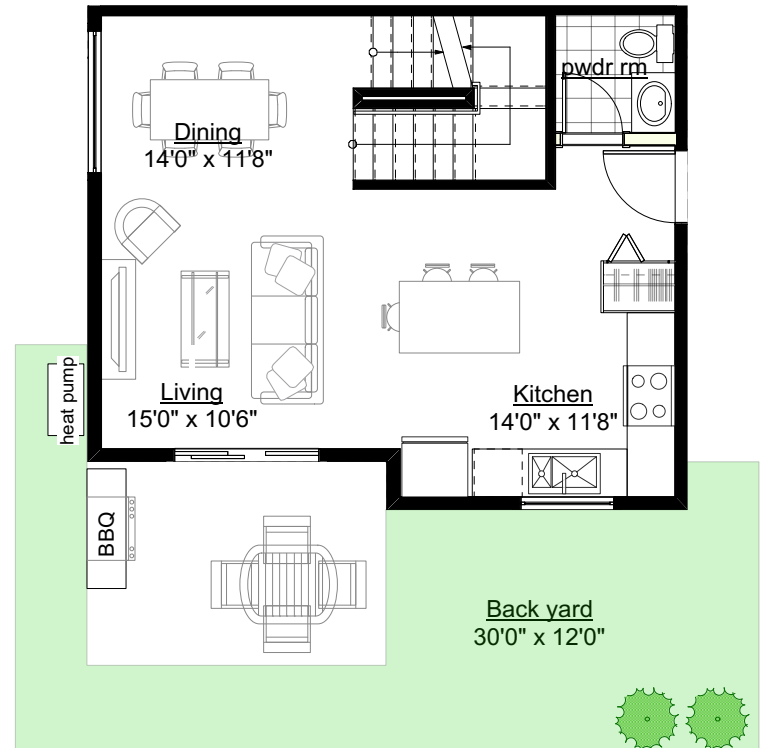

CRAWL SPACE

MAIN FLOOR

1450 sq.ft.

3 bedrooms

3 bathrooms

high ceiling master floor

master patio + hot tub option

PLUS

Over 400 sq.ft.

air conditioned

5'11" high Storage Space

FANTASIA

SECOND FLOOR

THIRD FLOOR

FANTASIA