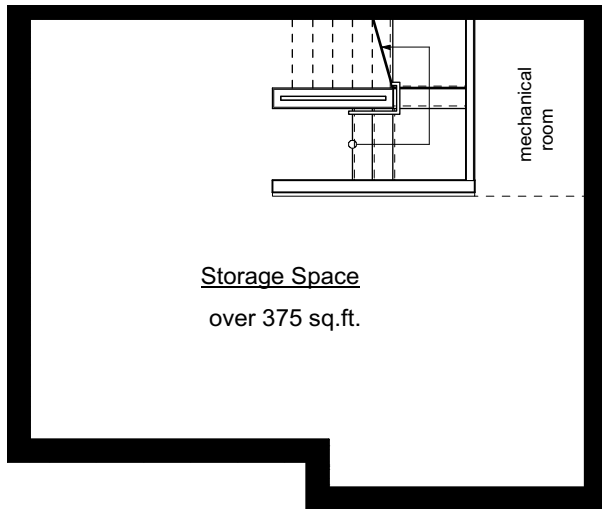

CRAWL SPACE

MAIN FLOOR

1450 sq.ft.

3 bedrooms

3 bathrooms

high ceiling master floor

master patio + hot tub option

PLUS

Over 400 sq.ft.

air conditioned

5'11" high Storage Space

FANTASIA

SECOND FLOOR

THIRD FLOOR

FANTASIA