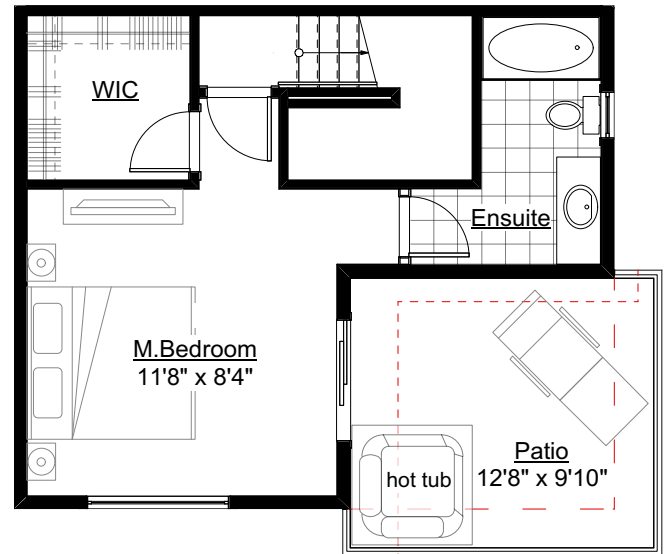

CRAWL SPACE

MAIN FLOOR

1450 sq.ft.

3 bedrooms

3 bathrooms

high ceiling master floor

master patio + hot tub option

PLUS

Over 400 sq.ft.

air conditioned

5'11" high Storage Space

FANTASIA

SECOND FLOOR

THIRD FLOOR

FANTASIA