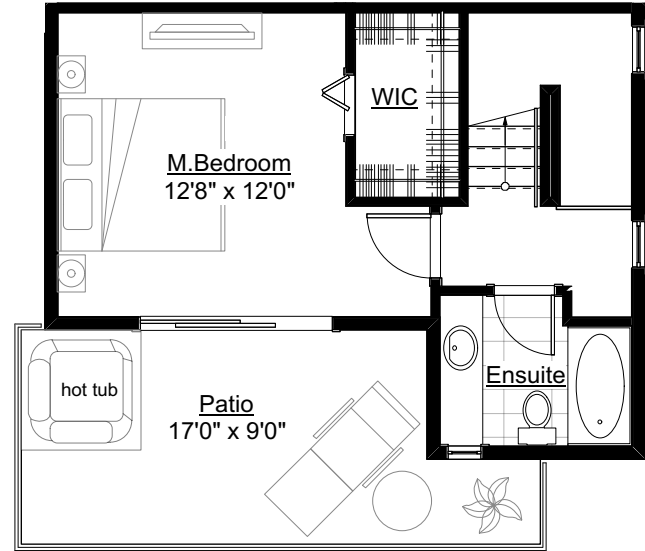

CRAWL SPACE

MAIN FLOOR

1400 sq.ft.

3 bedrooms

3 bathrooms

high ceiling master floor

master patio + hot tub option

PLUS

Over 400 sq.ft.

air conditioned

5'11" high Storage Space

AVANT GARD

SECOND FLOOR

THIRD FLOOR

AVANT GARD