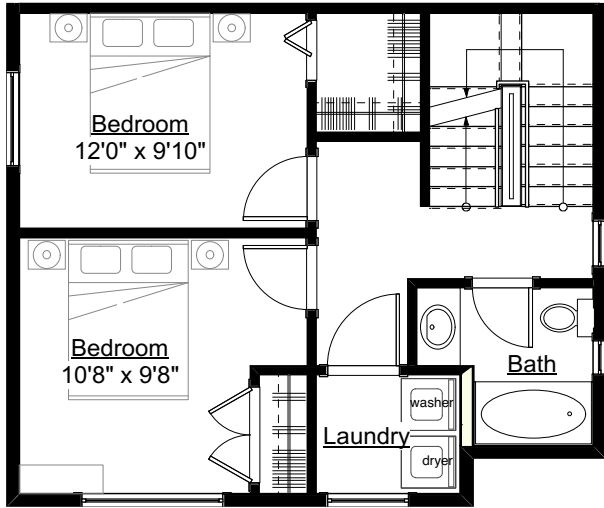

CRAWL SPACE

MAIN FLOOR

1400 sq.ft.

3 bedrooms

3 bathrooms

high ceiling master floor

master patio + hot tub option

PLUS

Over 400 sq.ft.

air conditioned

5'11" high Storage Space

AVANT GARD

SECOND FLOOR

THIRD FLOOR

AVANT GARD