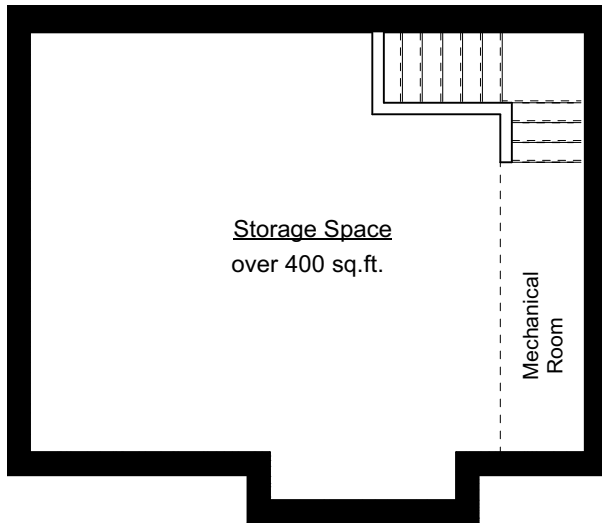

CRAWL SPACE

MAIN FLOOR

1400 sq.ft.

3 bedrooms

3 bathrooms

high ceiling master floor

master patio + hot tub option

PLUS

Over 400 sq.ft.

air conditioned

5'11" high Storage Space

AVANT GARD

SECOND FLOOR

THIRD FLOOR

AVANT GARD