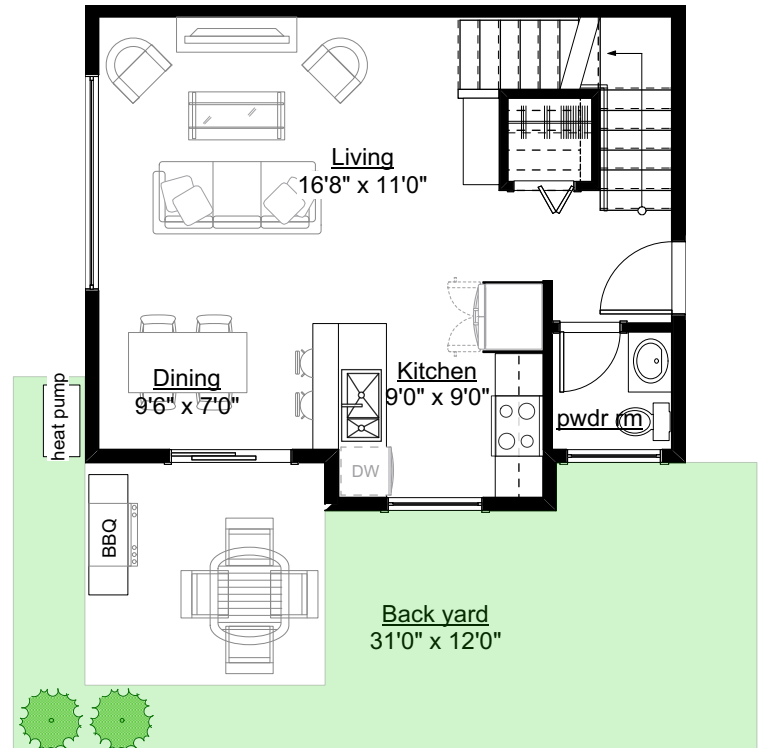

CRAWL SPACE

MAIN FLOOR

1400 sq.ft.

3 bedrooms

3 bathrooms

high ceiling master floor

master patio + hot tub option

PLUS

Over 400 sq.ft.

air conditioned

5'11" high Storage Space

AVANT GARD

SECOND FLOOR

THIRD FLOOR

AVANT GARD